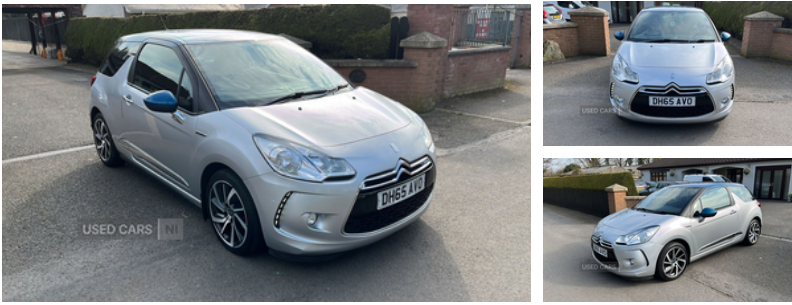

DS 3 1.6 BlueHDi DStyle Nav 3dr | Jan 2016

£4,995

Vehicle Features

1/3 to 2/3 split folding rear seats, 3D effect LED rear lights, 5 three point inertia reel seatbelts, 7" touch screen, 12V socket, ABS + EBD + EBA, Air filter, Arkamys Hi-Fi speakers with digital amplifier and subwoofer, Automatic activation of hazard warning lights, Automatic air conditioning, Auxiliary input socket, Bluetooth + USB, Body coloured bumpers, Boot light, Chrome door-sill entry guards, Chrome door handles, Chrome effect rear number plate trim, Chrome exhaust tailpipe, Chrome front fog light surround, Chrome grille surround, Chrome rubbing strips, Chrome trim to gear surround and handbrake, Cruise control + speed limiter, Curtain airbags, DAB Digital radio, Dark tinted rear windows, Deadlocks, Diesel particulate filter, Driver's seat height adjustment, Driver/Front Passenger airbags, Driver/pass sunvisor/covered courtesy mirrors, Driver seatbelt warning indicator, DS connect box emergency assist system, Electric adjustable door mirrors, Electric front windows, eMyWay Satellite Navigation, ESP, Front and rear headrests, Front courtesy lights, Front door pockets with bottle holders, Front fog lights, Front lateral airbags, Front passenger's airbag cut off device, Front reading light, Front seatback pockets, Front seatbelt pretensioners with force limiters, Gloss black centre console and interior door handle surround, Gloss black gear knob, Height/reach adjust steering wheel, Height adjustable headlamps, Immobiliser, Instrument lighting dimmer, Interior mood lighting, Isofix rear child seat preparation, Lashing eyelets in boot, Leather handbrake, Leather steering wheel, LED daytime running lights, Multi function trip computer, Outside temperature display, Pollen filter, Rear parking sensor, Rear wiper, Reclining rear seats, Remote control central locking, Service interval indicator, Sports suspension, Steering wheel mounted controls, Tyre pressure monitoring system, Variable power steering

Miles:	96000
Fuel Type:	Diesel
Transmission:	Manual
Colour:	Silver
Engine Size:	1560
CO2 Emission:	87
Tax Band:	A (£20 p/a)
Body Style:	Hatchback
Insurance group:	22D
Reg:	DH65AVO

Technical Specs

DIMENSIONS

Length:	3948mm
Width:	1715mm
Height:	1483mm
Seats:	5
Luggage Capacity (Seats Up):	285L
Gross Weight:	1633KG
Max. Loading Weight:	548KG

PERFORMANCE & ECONOMY

Fuel Consum. (Urban Cold):	74.3MPG
Fuel Consum. (Extra Urban):	88.3MPG
Fuel Consum. (Combined):	83.1MPG
Fuel Tank Capacity:	48L
Number Of Gears:	5 SPEED
Top Speed:	117MPH
Acceleration 0-100 km/h:	10.8s
Engine Power BHP:	97.9BHP